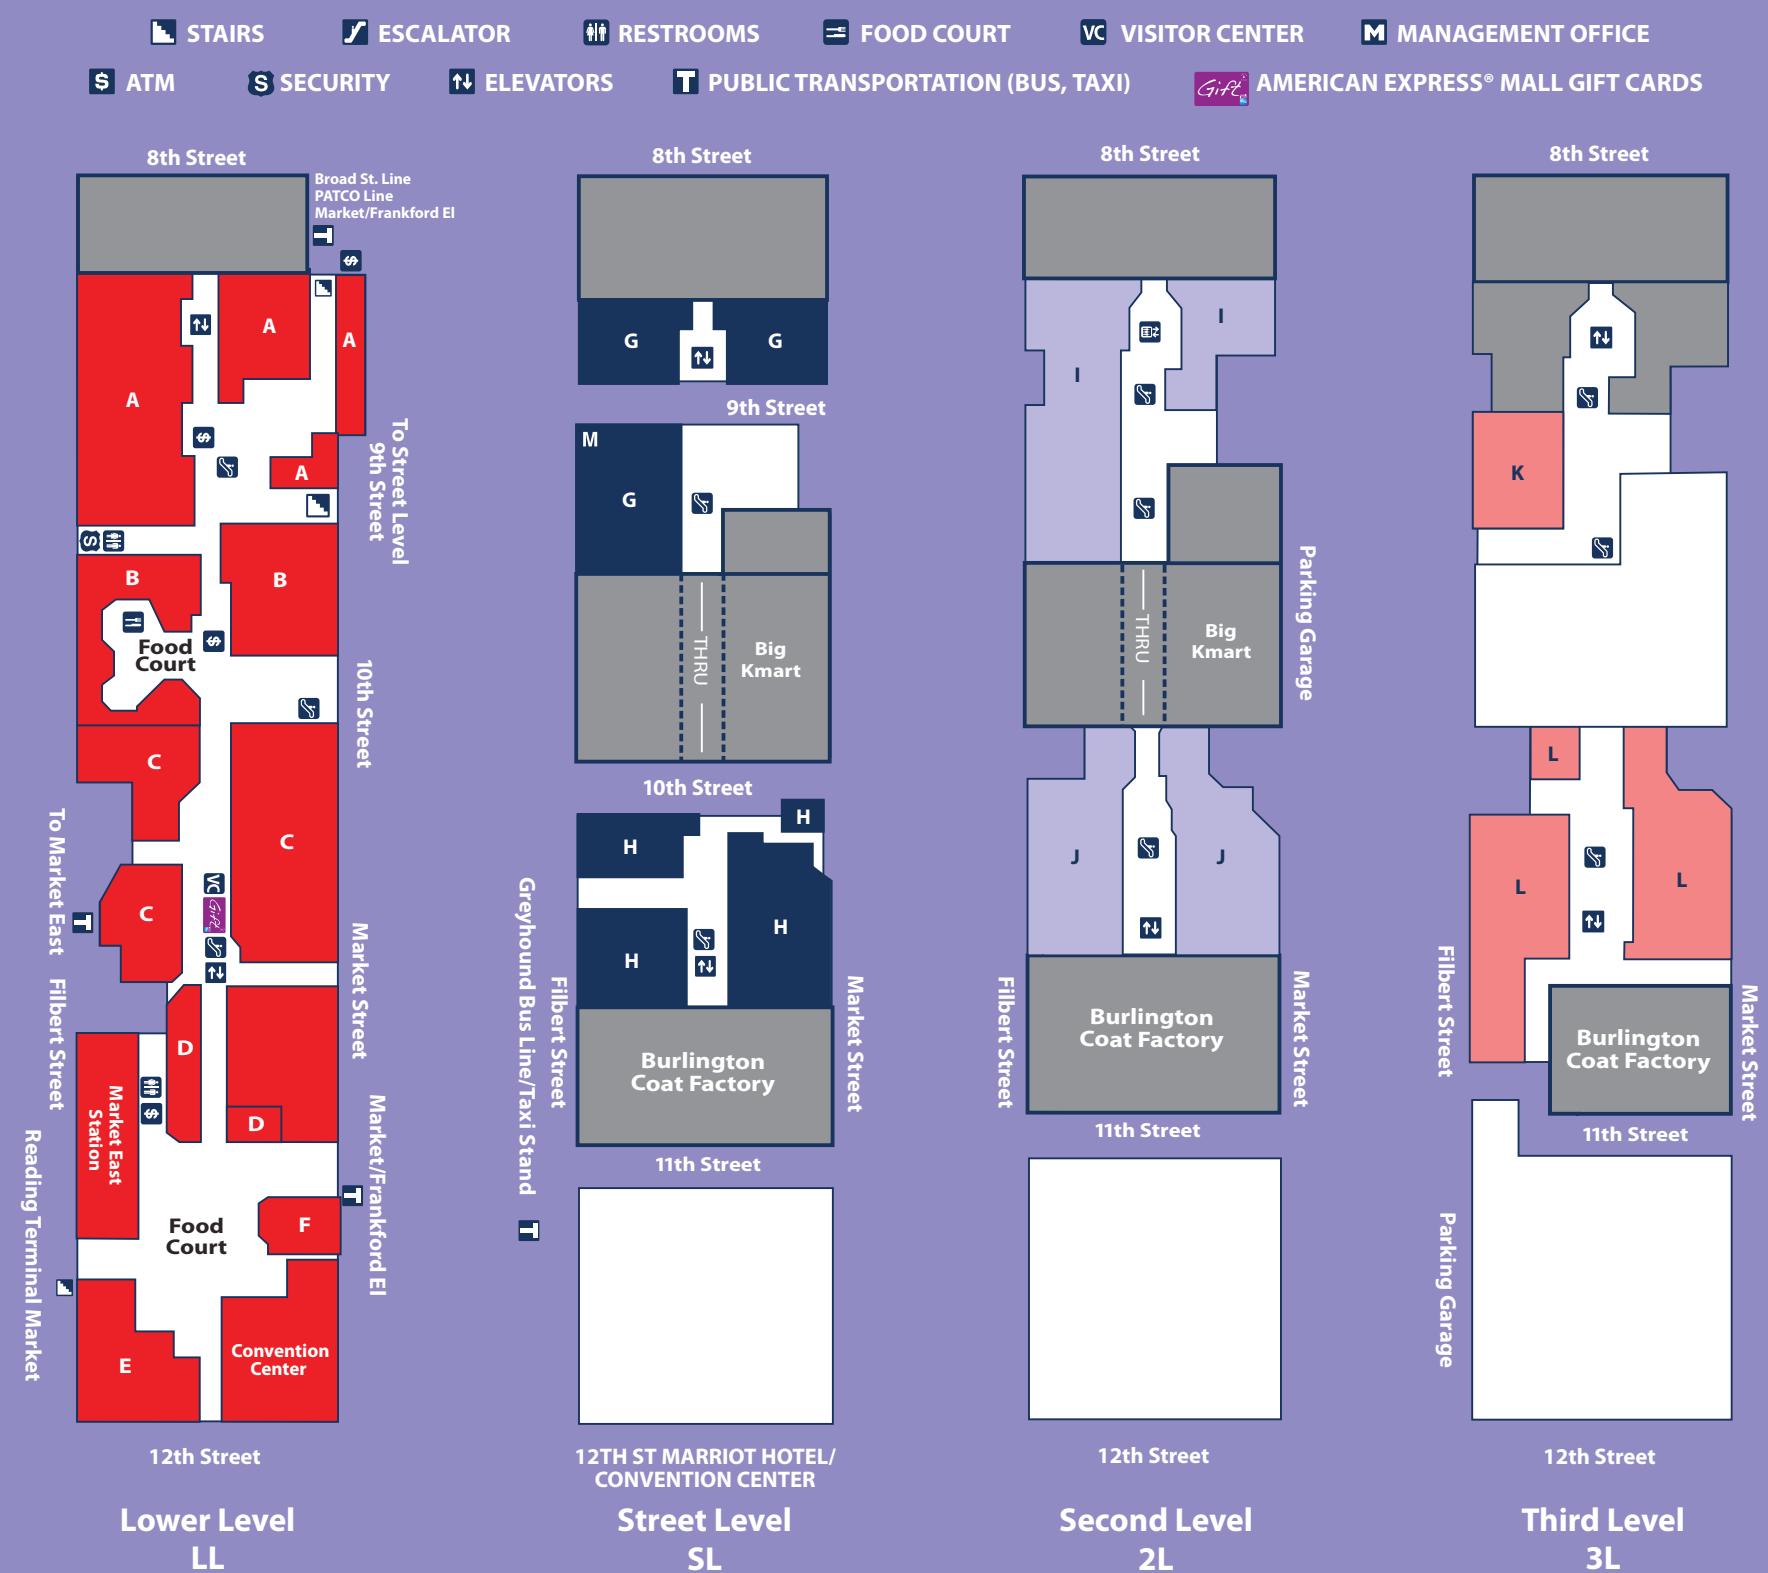

THE GALLERY AT MARKET EAST

DIRECTORY OF STORES

DOWNTOWN STYLE

ANCHORS

- Big Kmart..... 629-2410
- Burlington Coat Factory..... 627-7123

FOR WOMEN AND MEN

- City Blue..... 627-7102
- A Finish Line..... 351-6202
- I Kicks USA..... 829-9337
- B Modell's Sporting Goods..... 629-0900
- H, J Old Navy..... 413-7012
- D Pay/Half..... 973-6097
- J Villa Join the Movement..... 627-4590
- G Underground Station..... 923-0483
- J USA Boutique..... 923-4416

FOR WOMEN

- L A-1-Fashion..... 627-4842
- G Ashley Stewart Woman..... 413-3871
- C Body Central..... 629-4028
- C Bolton's..... 558-2120
- I Lady Blue..... 925-6141
- H Lady Foot Locker..... 922-0881
- J Lane Bryant..... 627-6949
- J New York & Company..... 627-2550
- C Rainbow..... 923-3955
- K Sky Blue..... 238-0922
- I Wet Seal..... 922-4527

FOR MEN

- I Dr. Denim..... 625-8866
- C, K Foot Locker..... 238-1347, 928-0179
- C Lids..... 922-6182
- A NET..... 625-3778
- C Ubiq..... 238-8005

FOR CHILDREN

- A The Children's Place..... 627-8187
- K City Blue..... 627-7102
- L Cramers Kids..... 238-1400
- A Kids Foot Locker..... 928-0418
- B Modell's Sporting Goods..... 629-0900
- C Net Kids.....
- H, J Old Navy..... 413-7012
- D Pay/Half..... 973-6097
- K Sky Blue..... 238-0922
- K Unica..... 574-1335

SHOES

- L A-1-Fashion..... 627-4842
- A Call it Spring..... 625-9854

- A Finish Line..... 351-6202
- L Foot Comfort..... 733-9902
- C Foot Locker..... 238-1347
- A Kids Foot Locker..... 928-0418
- I Kicks USA..... 829-9337
- H Lady Foot Locker..... 922-0881
- B Modell's Sporting Goods..... 629-0900
- C Nine West Outlet..... 627-1334
- K, H Payless
- J ShoeSource..... 925-3136, 629-0491
- Villa Join the Movement..... 627-4590
- K Sky Blue..... 238-0922
- C Traffic..... 238-1118
- C Ubiq..... 238-8005
- G Underground Station..... 923-0483
- J USA Boutique..... 923-4416